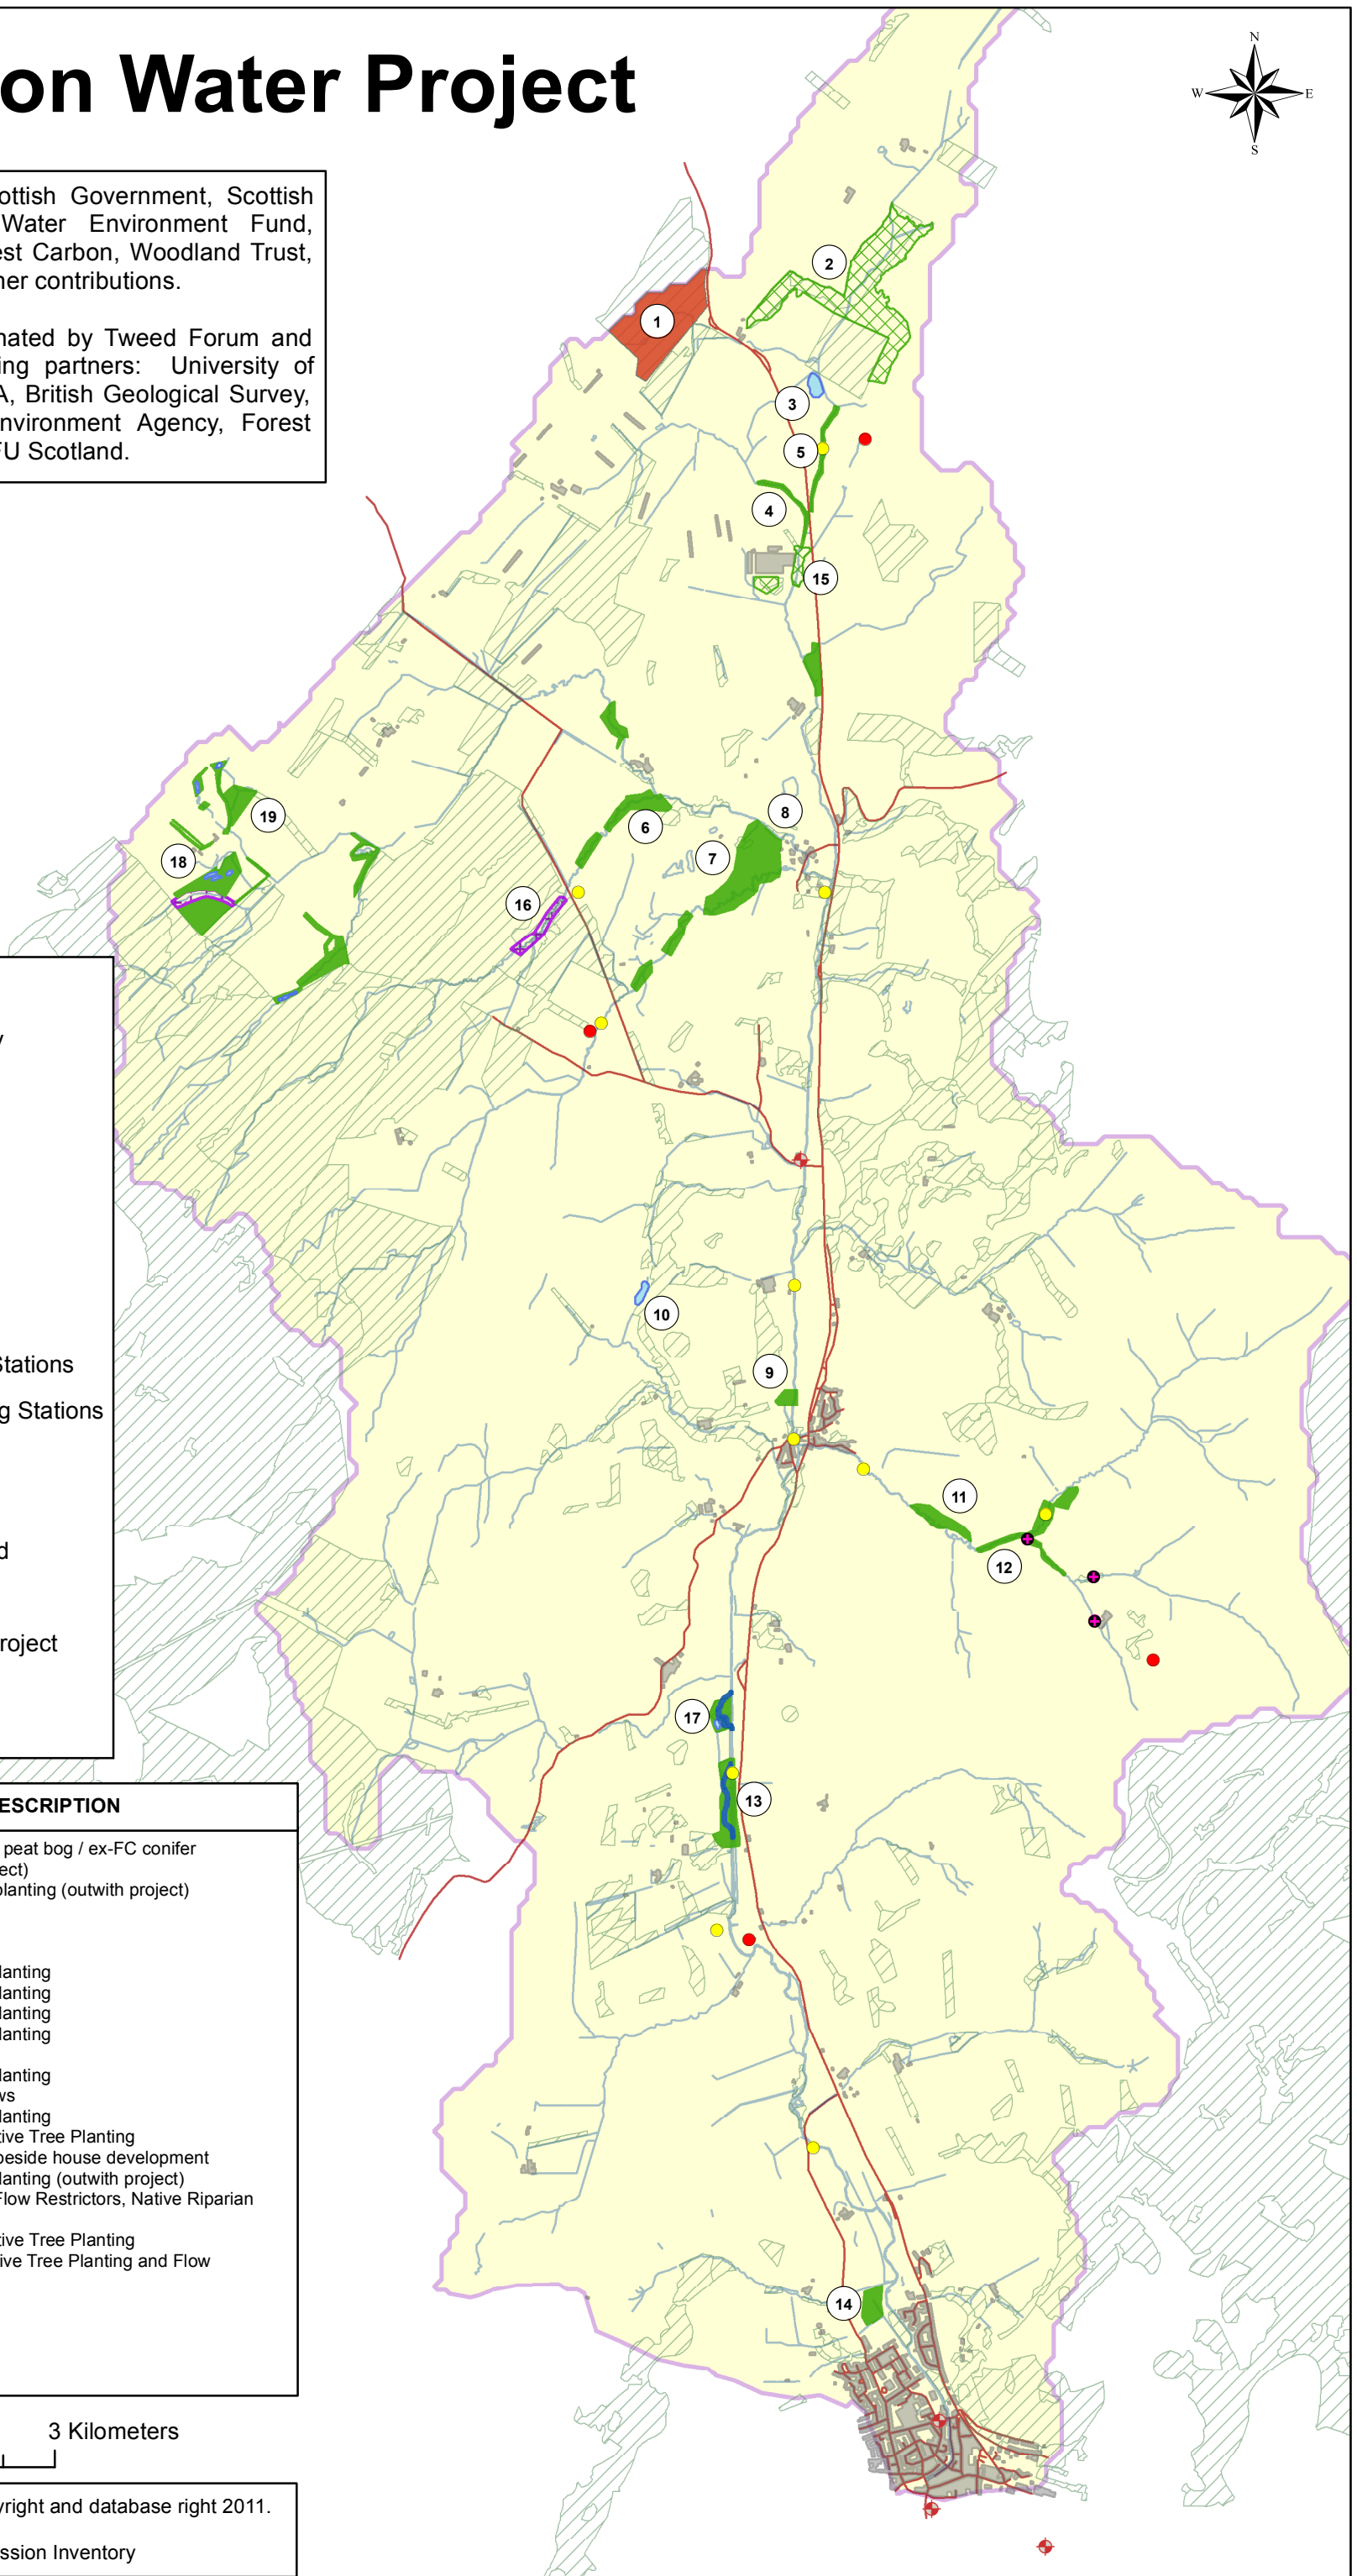

This is a partnership project coordinated by Tweed Forum and involving the support of the following partners: University of Dundee, Scottish Government, SEPA, British Geological Survey, SNH, Scottish Borders Council, Environment Agency, Forest Research, Tweed Foundation and NFU Scotland.

Legend

-  Eddleston Watershed Boundary
-  Existing Woodland
-  Buildings
-  Roads

Monitoring Sites

-  Stream Stage Recorder
-  Tipping Bucket Raingauge
-  SEPA Hydrometric Monitoring Stations
-  Forestry Commission Monitoring Stations

Completed Projects

-  Flow Restrictors
-  Leadburn Community Woodland
-  Native Tree Planting
-  Native Tree Planting - outwith project
-  Pond
-  Re-Meandering Works

SITE	DESCRIPTION
01 - Leadburn Community Woodland	Restored saddle mire / peat bog / ex-FC conifer plantation (outwith project)
02 - Craighburn Farm	New native woodland planting (outwith project)
03 - Craighburn Farm	Off-Stream Pond
04 - Craighburn Farm	Riparian Planting
05 - Craighburn Farm	Riparian Planting
06 - Nether Falla	Riparian Native Tree Planting
07 - Shiplaw	Riparian Native Tree Planting
08 - The Burrow	Riparian Native Tree Planting
09 - Darnhall Mains	Riparian Native Tree Planting
10 - Darnhall Mains	Duck Pond
11 - Portmore Estate	Riparian Native Tree Planting
11 - Portmore Estate	Extra Planting of Willows
12 - Burnhead	Riparian Native Tree Planting
13 - Cringletie	Re-Meander River, Native Tree Planting
14 - Violet Bank	Planting on floodplain beside house development
15 - Millennium Farm	Riparian Native Tree Planting (outwith project)
16 - Middle Burn (FC)	Forestry Commission Flow Restrictors, Native Riparian Planting
17 - Lake Wood	Re-Meander River, Native Tree Planting
18 - Ruddenleys	Off-Stream Ponds, Native Tree Planting and Flow Restrictors
19 - Wester Dean	Tree Planting

0 0.5 1 2 3 Kilometers