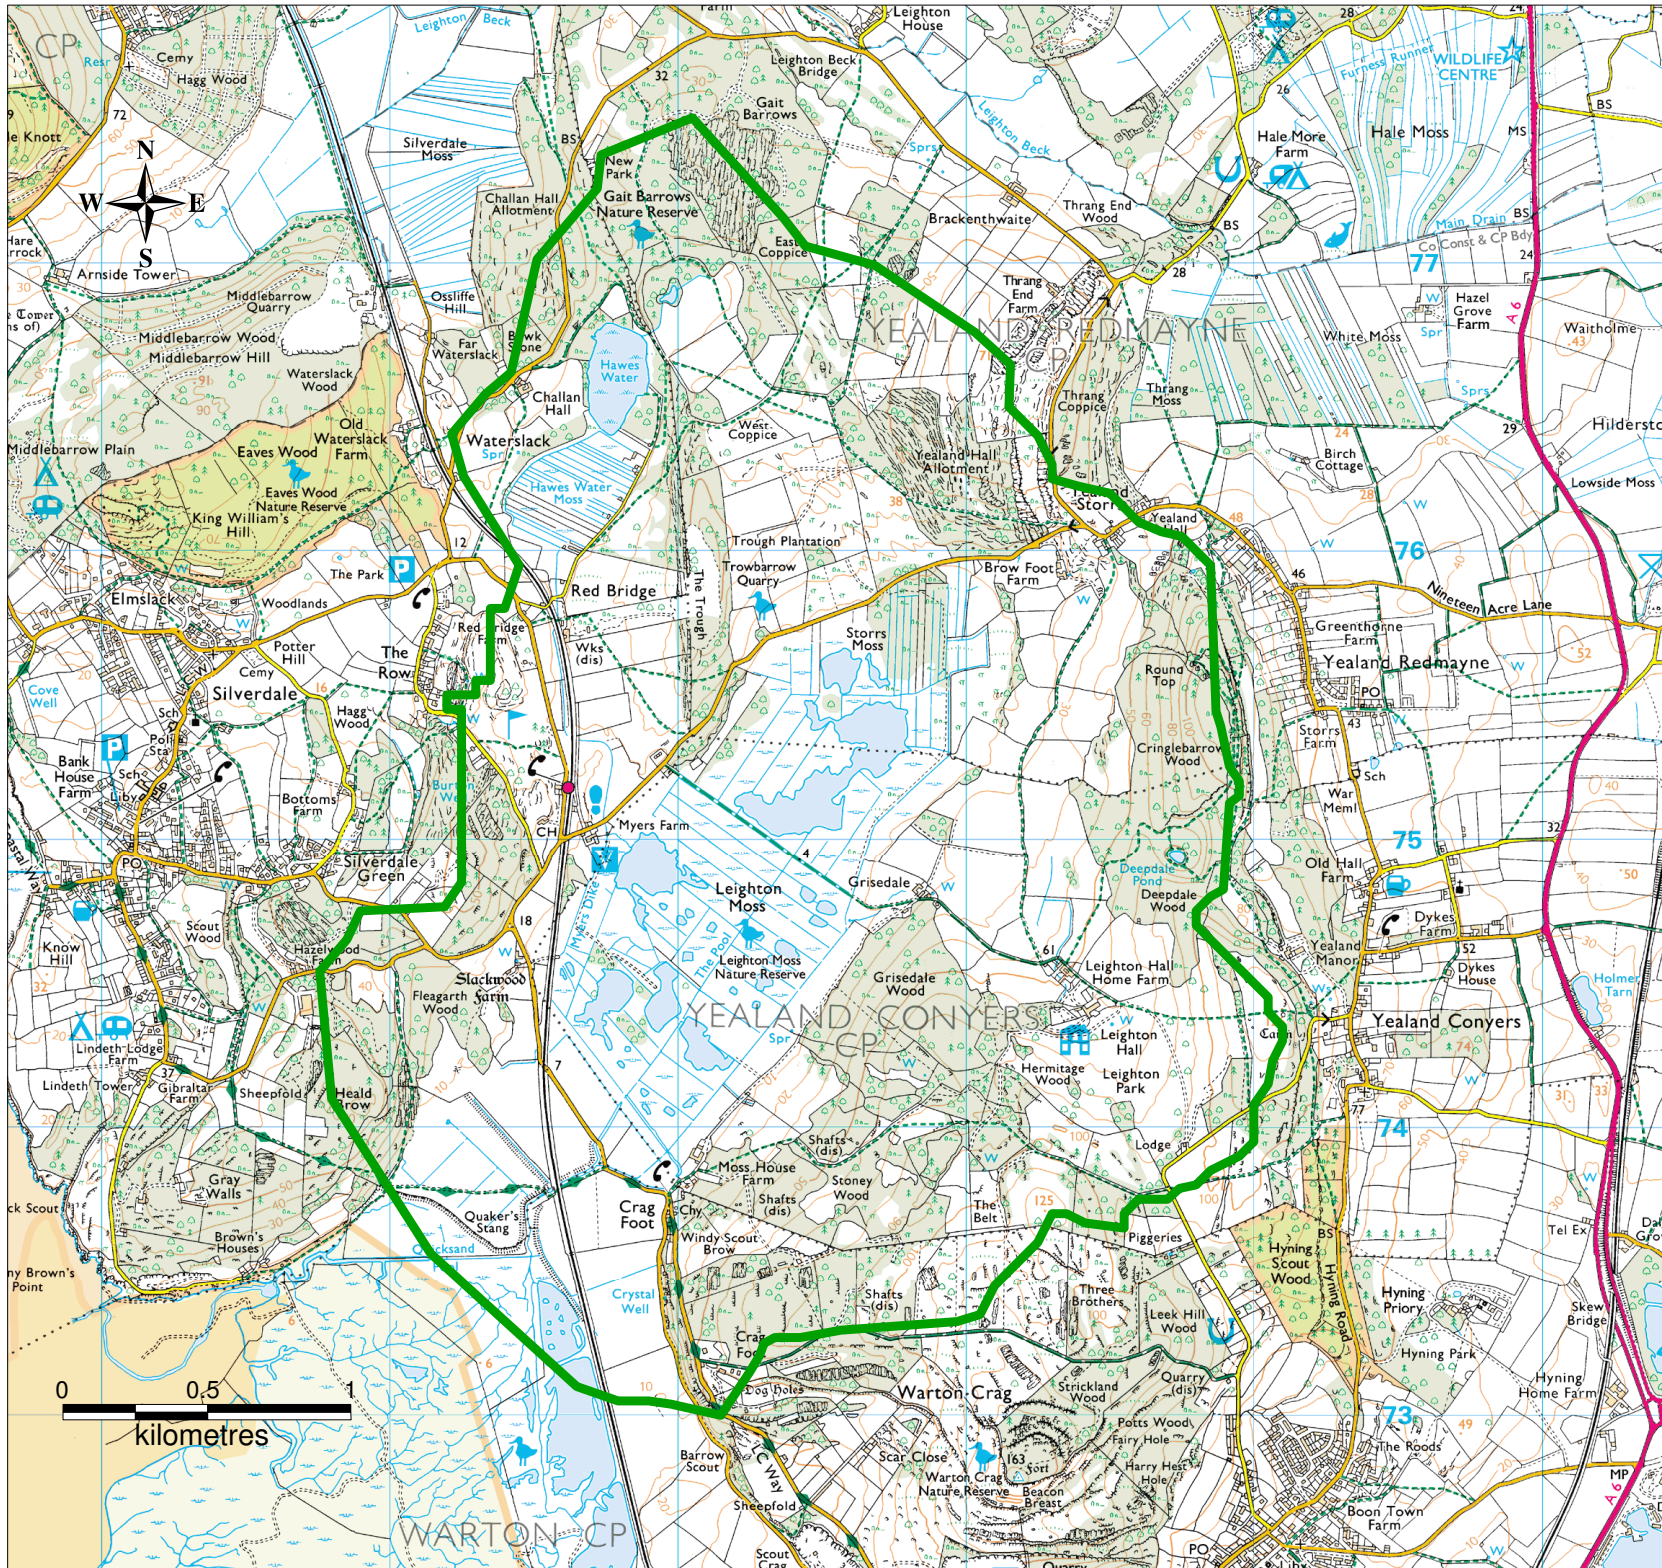

Leighton Moss and Hawes Water catchments

 Indicative catchment boundary

This map includes mapping data licensed from Ordnance Survey.

© Crown copyright 2007
RSPB licence number: 100021787